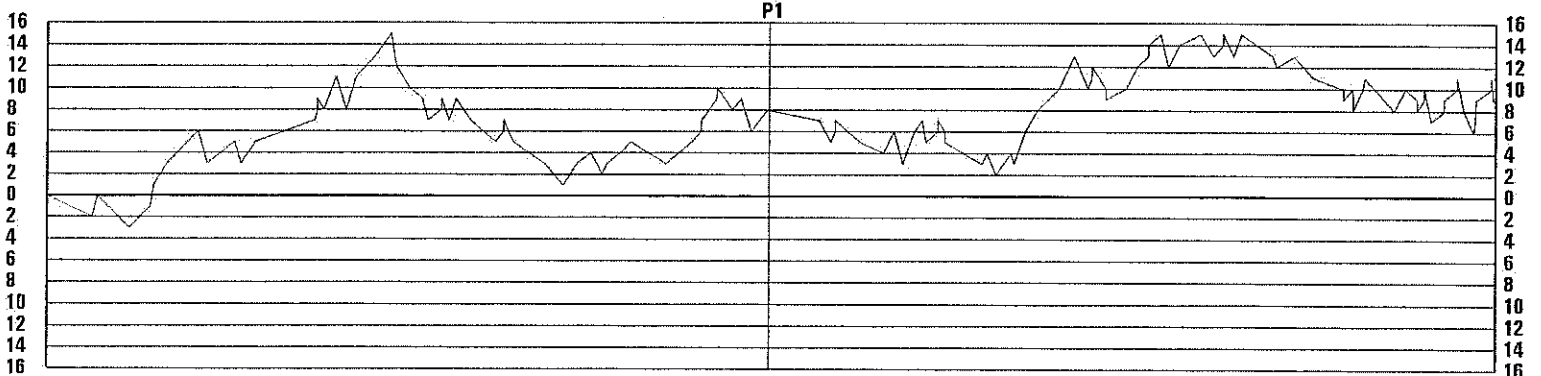

Azusa Pacific vs. Cal Baptist

DATE: 01/22/1999 TIME: 7:30 p.m. SITE: Azusa, Calif.

Num	Name	POS	Num	Name	POS
4*	Kevin Daley	F	42*	Chris Harvey	F
45*	Justin Leslie	C	44*	Ham McCoy	F
13*	Jerome Joseph	G	45*	Desmon Granger	C
44*	Jason Boswell	G	22*	Marc Donnhouser	G
55*	T.J. Walker	G	25*	Aaron Proffitt	G
33	Corey Smith	G	20	Jason Moyer	G
30	Damian Raibon	F	11	Damon Glymph	G
52	Matt Reed	C	33	Marc Mermilloid	F
11	Jon Dean	G	53	Kaleb Ranney	F
22	Owen Healy	F	40	Mark Kepler	G
53	Gary Dredge	C	15	Matt Magallanez	G
3	Ryan Smith	G	50	Sage Knutson	C
20	Brian Gianello	F	35	Arin Hatfield	F

SCORING TIMELINE

Azusa Pacific

Cal Baptist

	##	Name	Action	Score	Clock	Score	##	Name	Action	
(J Leslie Assist)	55	T Walker	Layup(R) Made	0	1 18:44	2	25	A Proffitt	Layup(L) Made	(D Granger Assist)
	13	J Joseph	FG Made	2	1 18:36	2	25	A Proffitt	3Pt Made	(D Granger Assist)
	4	K Daley	FG Made	4	1 17:43	5				
(K Daley Assist)	44	J Boswell	Layup(L) Made	6	1 17:07	5				
	44	J Boswell	3Pt Made	8	1 17:02	5				
	55	T Walker	FG Made	11	1 16:40	5				
	55	T Walker	FG Made	11	1 15:33	8	22	M Donnhouser	3Pt Made	(M Mermilloid Assist)
	55	T Walker	FG Made	13	1 14:47	8				
	52	M Reed	FG Made	13	1 14:36	10	45	D Granger	Layup(R) Made	(M Mermilloid Assist)
	13	J Joseph	FT Made	15	1 14:12	10				
	13	J Joseph	FT Made	17	1 12:33	10				
	13	J Joseph	FT Made	18	1 12:29	10				
(J Dean Assist)	13	J Joseph	3Pt Made	19	1 12:29	10				
	13	J Joseph	3Pt Made	19	1 12:19	11	33	M Mermilloid	FT Made	
	11	J Dean	3Pt Made	22	1 11:58	11	33	M Mermilloid	3Pt Made	(D Glymph Assist)
(J Joseph Assist)	52	M Reed	FG Made	22	1 11:41	14				
(T Walker Assist)	30	D Raibon	Layup(L) Made	25	1 11:26	14				
	4	K Daley	FT Made	27	1 10:53	14				
	4	K Daley	FT Made	29	1 10:27	14				
	4	K Daley	FT Made	29	1 10:19	17	20	J Moyer	3Pt Made	(D Glymph Assist)
	4	K Daley	FT Made	29	1 9:57	19	44	H McCoy	FG Made	(D Granger Assist)
	4	K Daley	FT Made	29	1 9:36	20	45	D Granger	FT Made	
	4	K Daley	FT Made	29	1 9:26	22	44	H McCoy	FG Made	(J Moyer Assist)
	4	K Daley	FT Made	30	1 9:04	22				
	4	K Daley	FT Made	31	1 9:04	22				
(J Dean Assist)	45	J Leslie	FG Made	31	1 8:51	24	44	H McCoy	FG Made	
	4	K Daley	FT Made	33	1 8:40	24				
	4	K Daley	FT Made	33	1 8:15	26	44	H McCoy	Layup(R) Made	(D Granger Assist)
	4	K Daley	FT Made	33	1 7:34	28	22	M Donnhouser	FG Made	
	4	K Daley	FT Made	34	1 7:20	28				
	4	K Daley	FT Made	35	1 7:20	28				
	4	K Daley	FT Made	35	1 7:04	30	11	D Glymph	FG Made	
	4	K Daley	FT Made	35	1 6:12	32	44	H McCoy	Dunk Made	(D Glymph Assist)
	4	K Daley	FT Made	35	1 5:41	34	25	A Proffitt	Layup(L) Made	
(T Walker Assist)	45	J Leslie	FG Made	37	1 5:19	34				
	4	K Daley	FT Made	38	1 4:56	34				
	55	T Walker	FT Made	38	1 4:36	36	22	M Donnhouser	FG Made	
	55	T Walker	FT Made	39	1 4:29	36				
	55	T Walker	FT Made	40	1 4:07	36				
	55	T Walker	FT Made	41	1 3:50	36				
	4	K Daley	Dunk Made	41	1 2:51	38	45	D Granger	FG Made	
	13	J Joseph	FT Made	43	1 2:08	38				
	13	J Joseph	FT Made	44	1 1:53	38				
	13	J Joseph	FT Made	45	1 1:53	38				
	44	J Boswell	Layup(R) Made	47	1 1:27	38