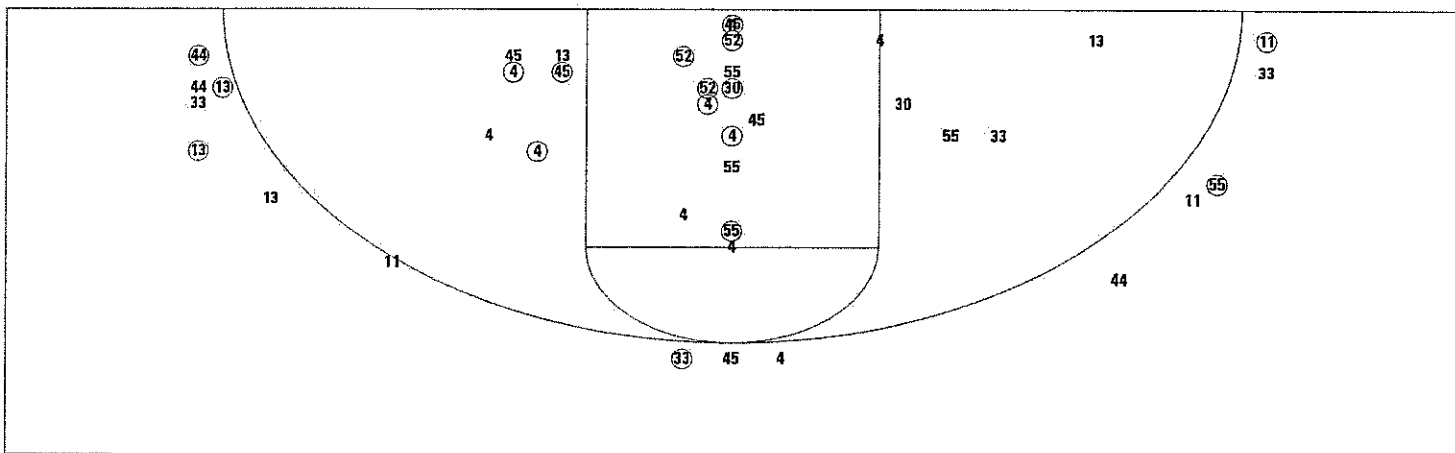

**Azusa Pacific University Basketball - TEAM SHOT CHART for the Azusa Pacific
Azusa Pacific vs. Cal Baptist**

DATE: 01/22/1999 TIME: 7:30 p.m. SITE: Azusa, Calif.